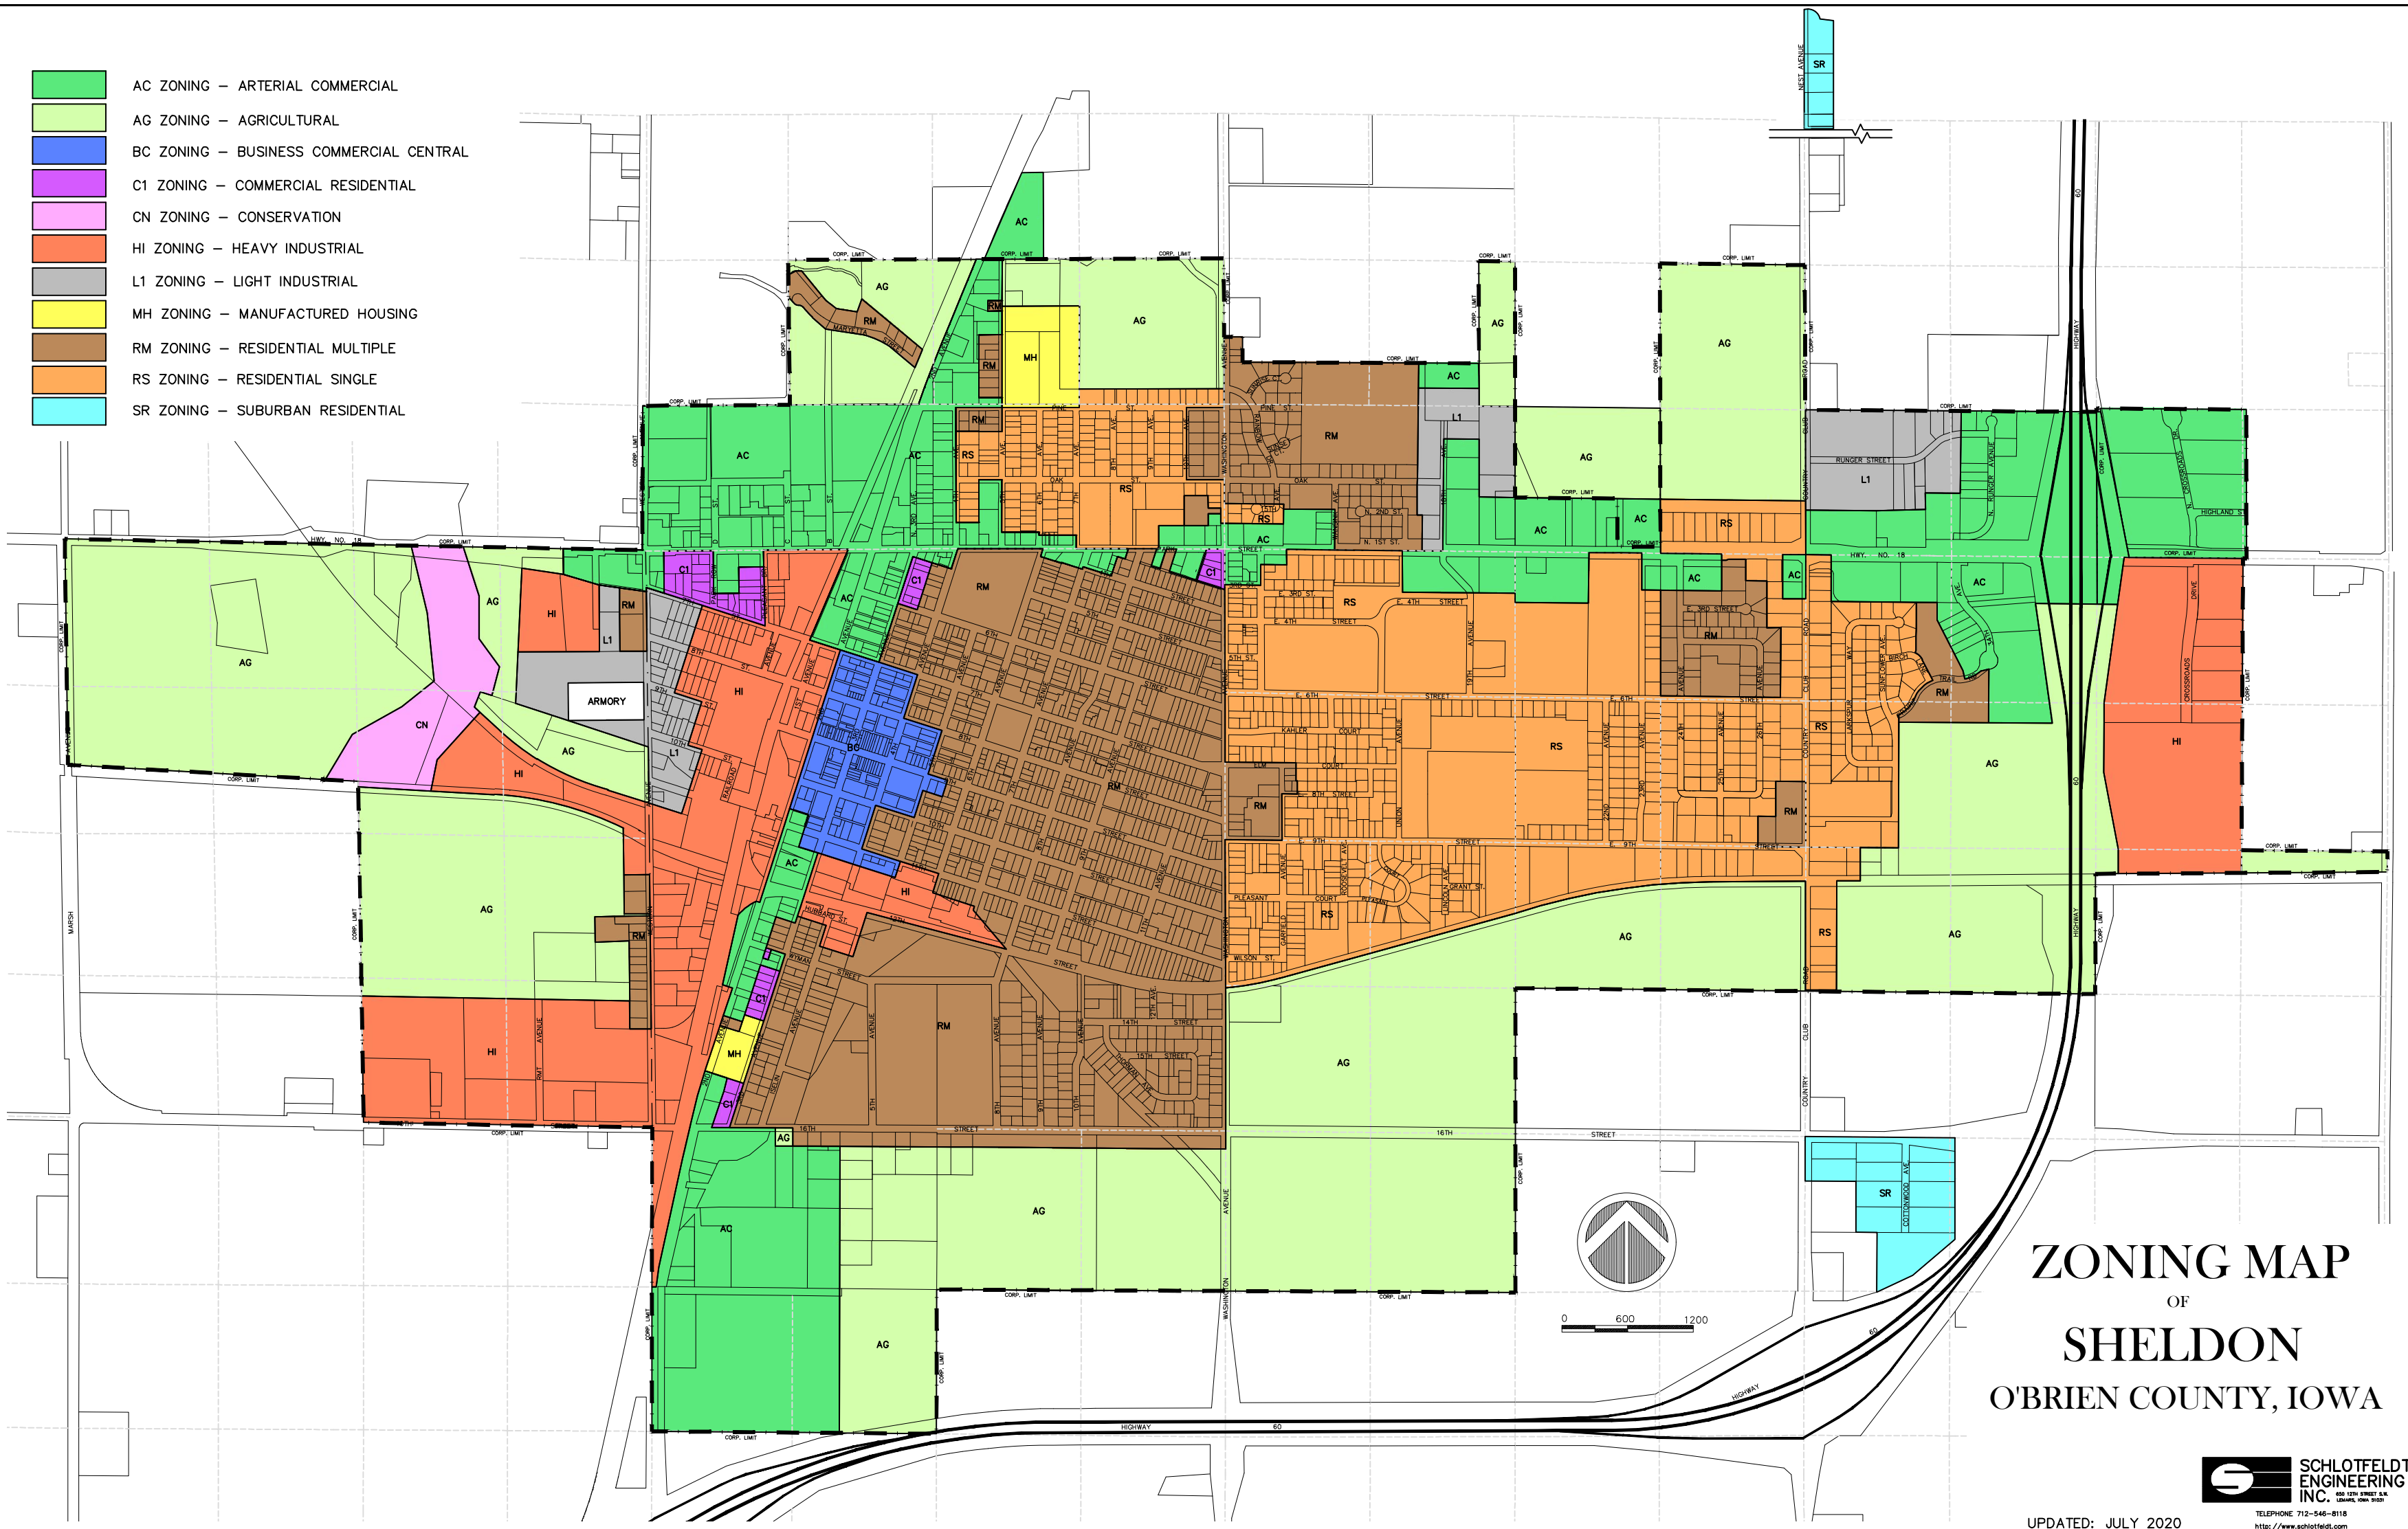

- AC ZONING – ARTERIAL COMMERCIAL
- AG ZONING – AGRICULTURAL
- BC ZONING – BUSINESS COMMERCIAL CENTRAL
- C1 ZONING – COMMERCIAL RESIDENTIAL
- CN ZONING – CONSERVATION
- HI ZONING – HEAVY INDUSTRIAL
- L1 ZONING – LIGHT INDUSTRIAL
- MH ZONING – MANUFACTURED HOUSING
- RM ZONING – RESIDENTIAL MULTIPLE
- RS ZONING – RESIDENTIAL SINGLE
- SR ZONING – SUBURBAN RESIDENTIAL

ZONING MAP
 OF
SHELDON
 O'BRIEN COUNTY, IOWA