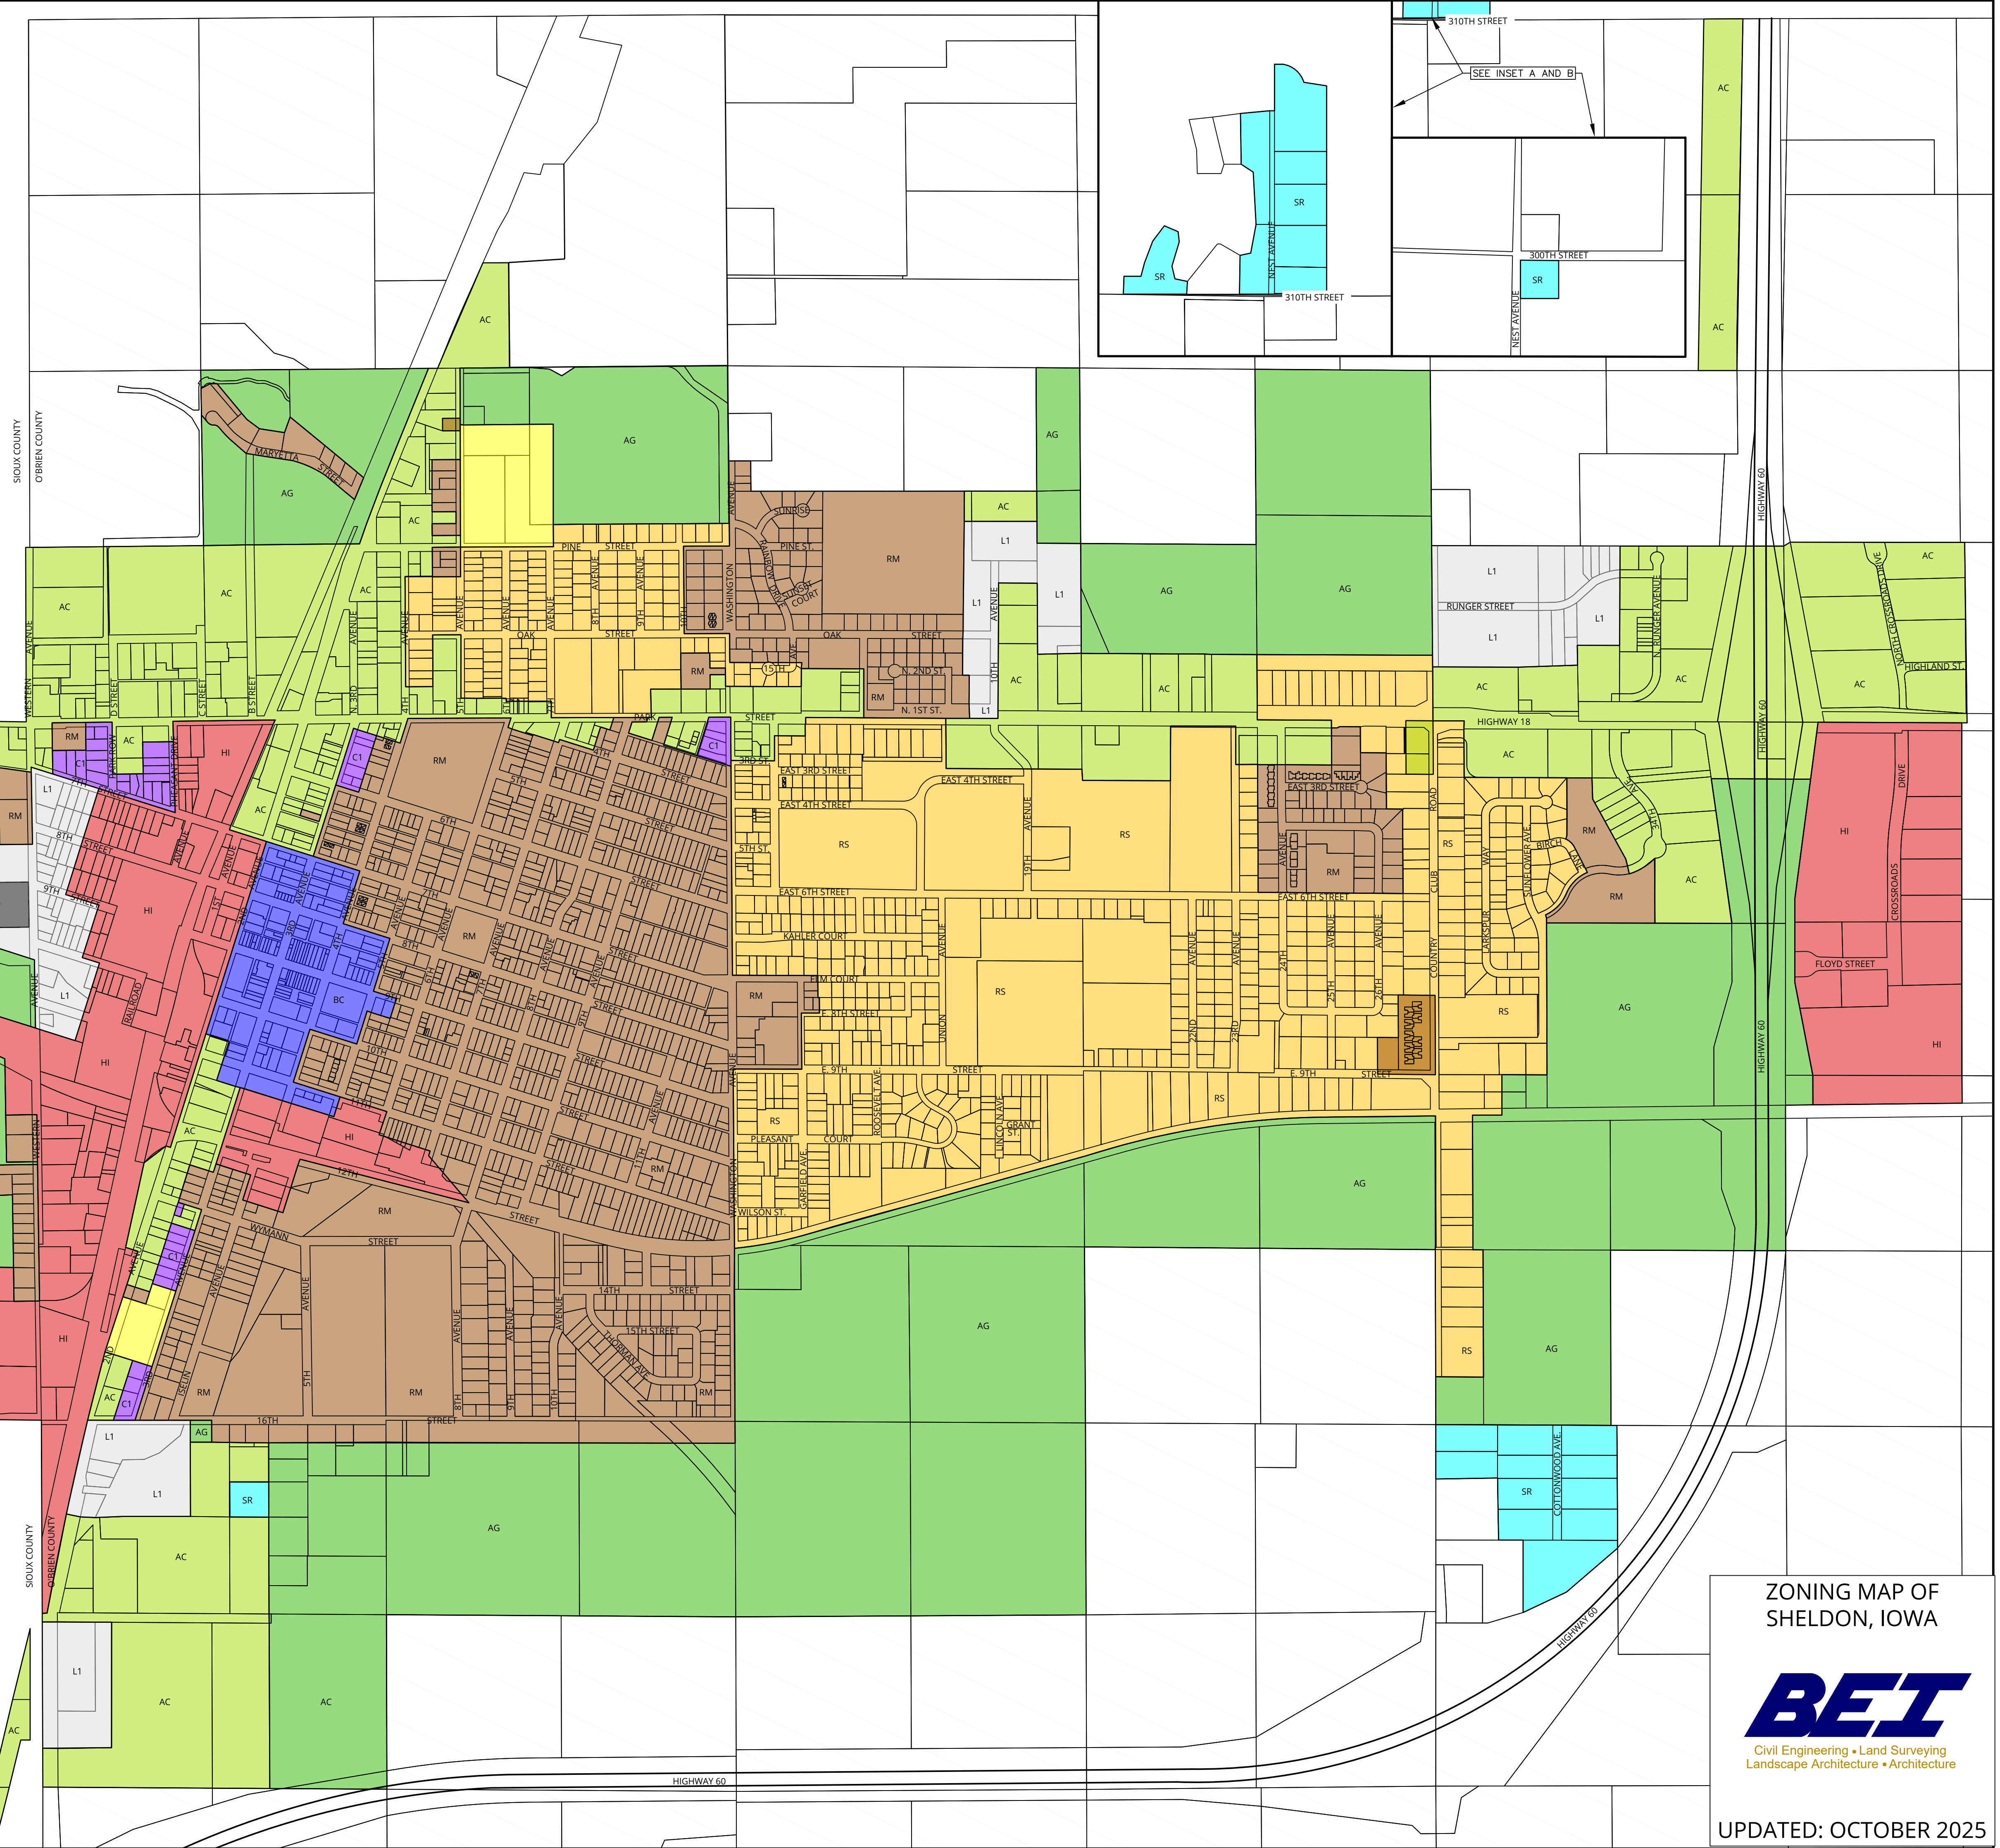

- AC ZONING - ARTERIAL COMMERCIAL
- AG ZONING - AGRICULTURAL
- AG ZONING - 2 MILE LIMIT, O'BIREN COUNTY
- BC ZONING - BUSINESS COMMERCIAL CENTRAL
- C1 ZONING - COMMERCIAL RESIDENTIAL
- CN ZONING - CONSERVATION
- HI ZONING - HEAVY INDUSTRIAL
- L1 ZONING - LIGHT INDUSTRIAL
- MH ZONING - MANUFACTURED HOUSING
- RM ZONING - RESIDENTIAL MULTIPLE
- RS ZONING - RESIDENTIAL SINGLE
- SR ZONING - SUBURBAN RESIDENTIAL

ZONING MAP OF
SHELDON, IOWA

UPDATED: OCTOBER 2025

- AC ZONING - ARTERIAL COMMERCIAL
- AG ZONING - AGRICULTURAL
- AG ZONING - 2 MILE LIMIT, O'BIREN COUNTY
- BC ZONING - BUSINESS COMMERCIAL CENTRAL
- C1 ZONING - COMMERCIAL RESIDENTIAL
- CN ZONING - CONSERVATION
- HI ZONING - HEAVY INDUSTRIAL
- L1 ZONING - LIGHT INDUSTRIAL
- MH ZONING - MANUFACTURED HOUSING
- RM ZONING - RESIDENTIAL MULTIPLE
- RS ZONING - RESIDENTIAL SINGLE
- SR ZONING - SUBURBAN RESIDENTIAL

ZONING MAP OF
SHELDON, IOWA

BET

Civil Engineering • Land Surveying
Landscape Architecture • Architecture

UPDATED: OCTOBER 2025