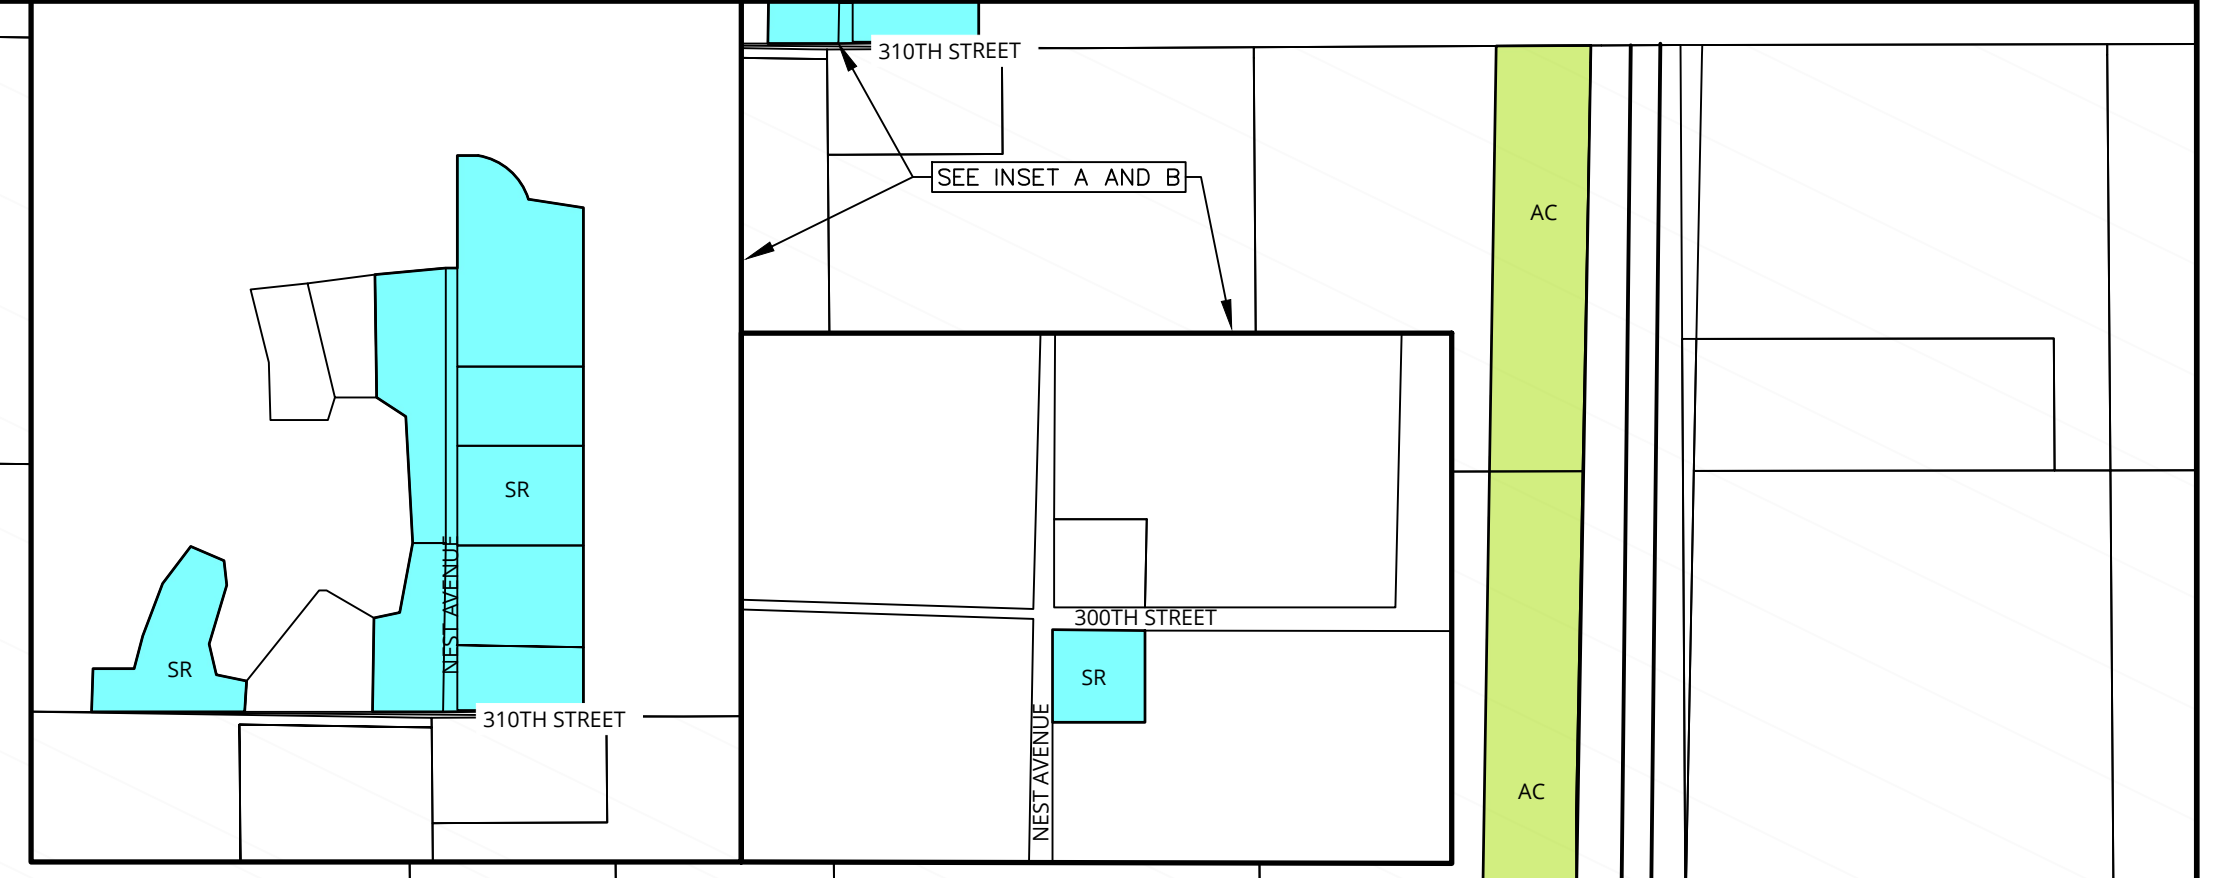

- AC ZONING - ARTERIAL COMMERCIAL
- AG ZONING - AGRICULTURAL
- AG ZONING - 2 MILE LIMIT, O'BIREN COUNTY
- BC ZONING - BUSINESS COMMERCIAL CENTRAL
- C1 ZONING - COMMERCIAL RESIDENTIAL
- CN ZONING - CONSERVATION
- HI ZONING - HEAVY INDUSTRIAL
- L1 ZONING - LIGHT INDUSTRIAL
- MH ZONING - MANUFACTURED HOUSING
- RM ZONING - RESIDENTIAL MULTIPLE
- RS ZONING - RESIDENTIAL SINGLE
- SR ZONING - SUBURBAN RESIDENTIAL

ZONING MAP OF
SHELDON, IOWA

UPDATED: OCTOBER 2025

- AC ZONING - ARTERIAL COMMERCIAL
- AG ZONING - AGRICULTURAL
- AG ZONING - 2 MILE LIMIT, O'BIREN COUNTY
- BC ZONING - BUSINESS COMMERCIAL CENTRAL
- C1 ZONING - COMMERCIAL RESIDENTIAL
- CN ZONING - CONSERVATION
- HI ZONING - HEAVY INDUSTRIAL
- L1 ZONING - LIGHT INDUSTRIAL
- MH ZONING - MANUFACTURED HOUSING
- RM ZONING - RESIDENTIAL MULTIPLE
- RS ZONING - RESIDENTIAL SINGLE
- SR ZONING - SUBURBAN RESIDENTIAL

ZONING MAP OF
SHELDON, IOWA

BET

Civil Engineering • Land Surveying
Landscape Architecture • Architecture

UPDATED: OCTOBER 2025