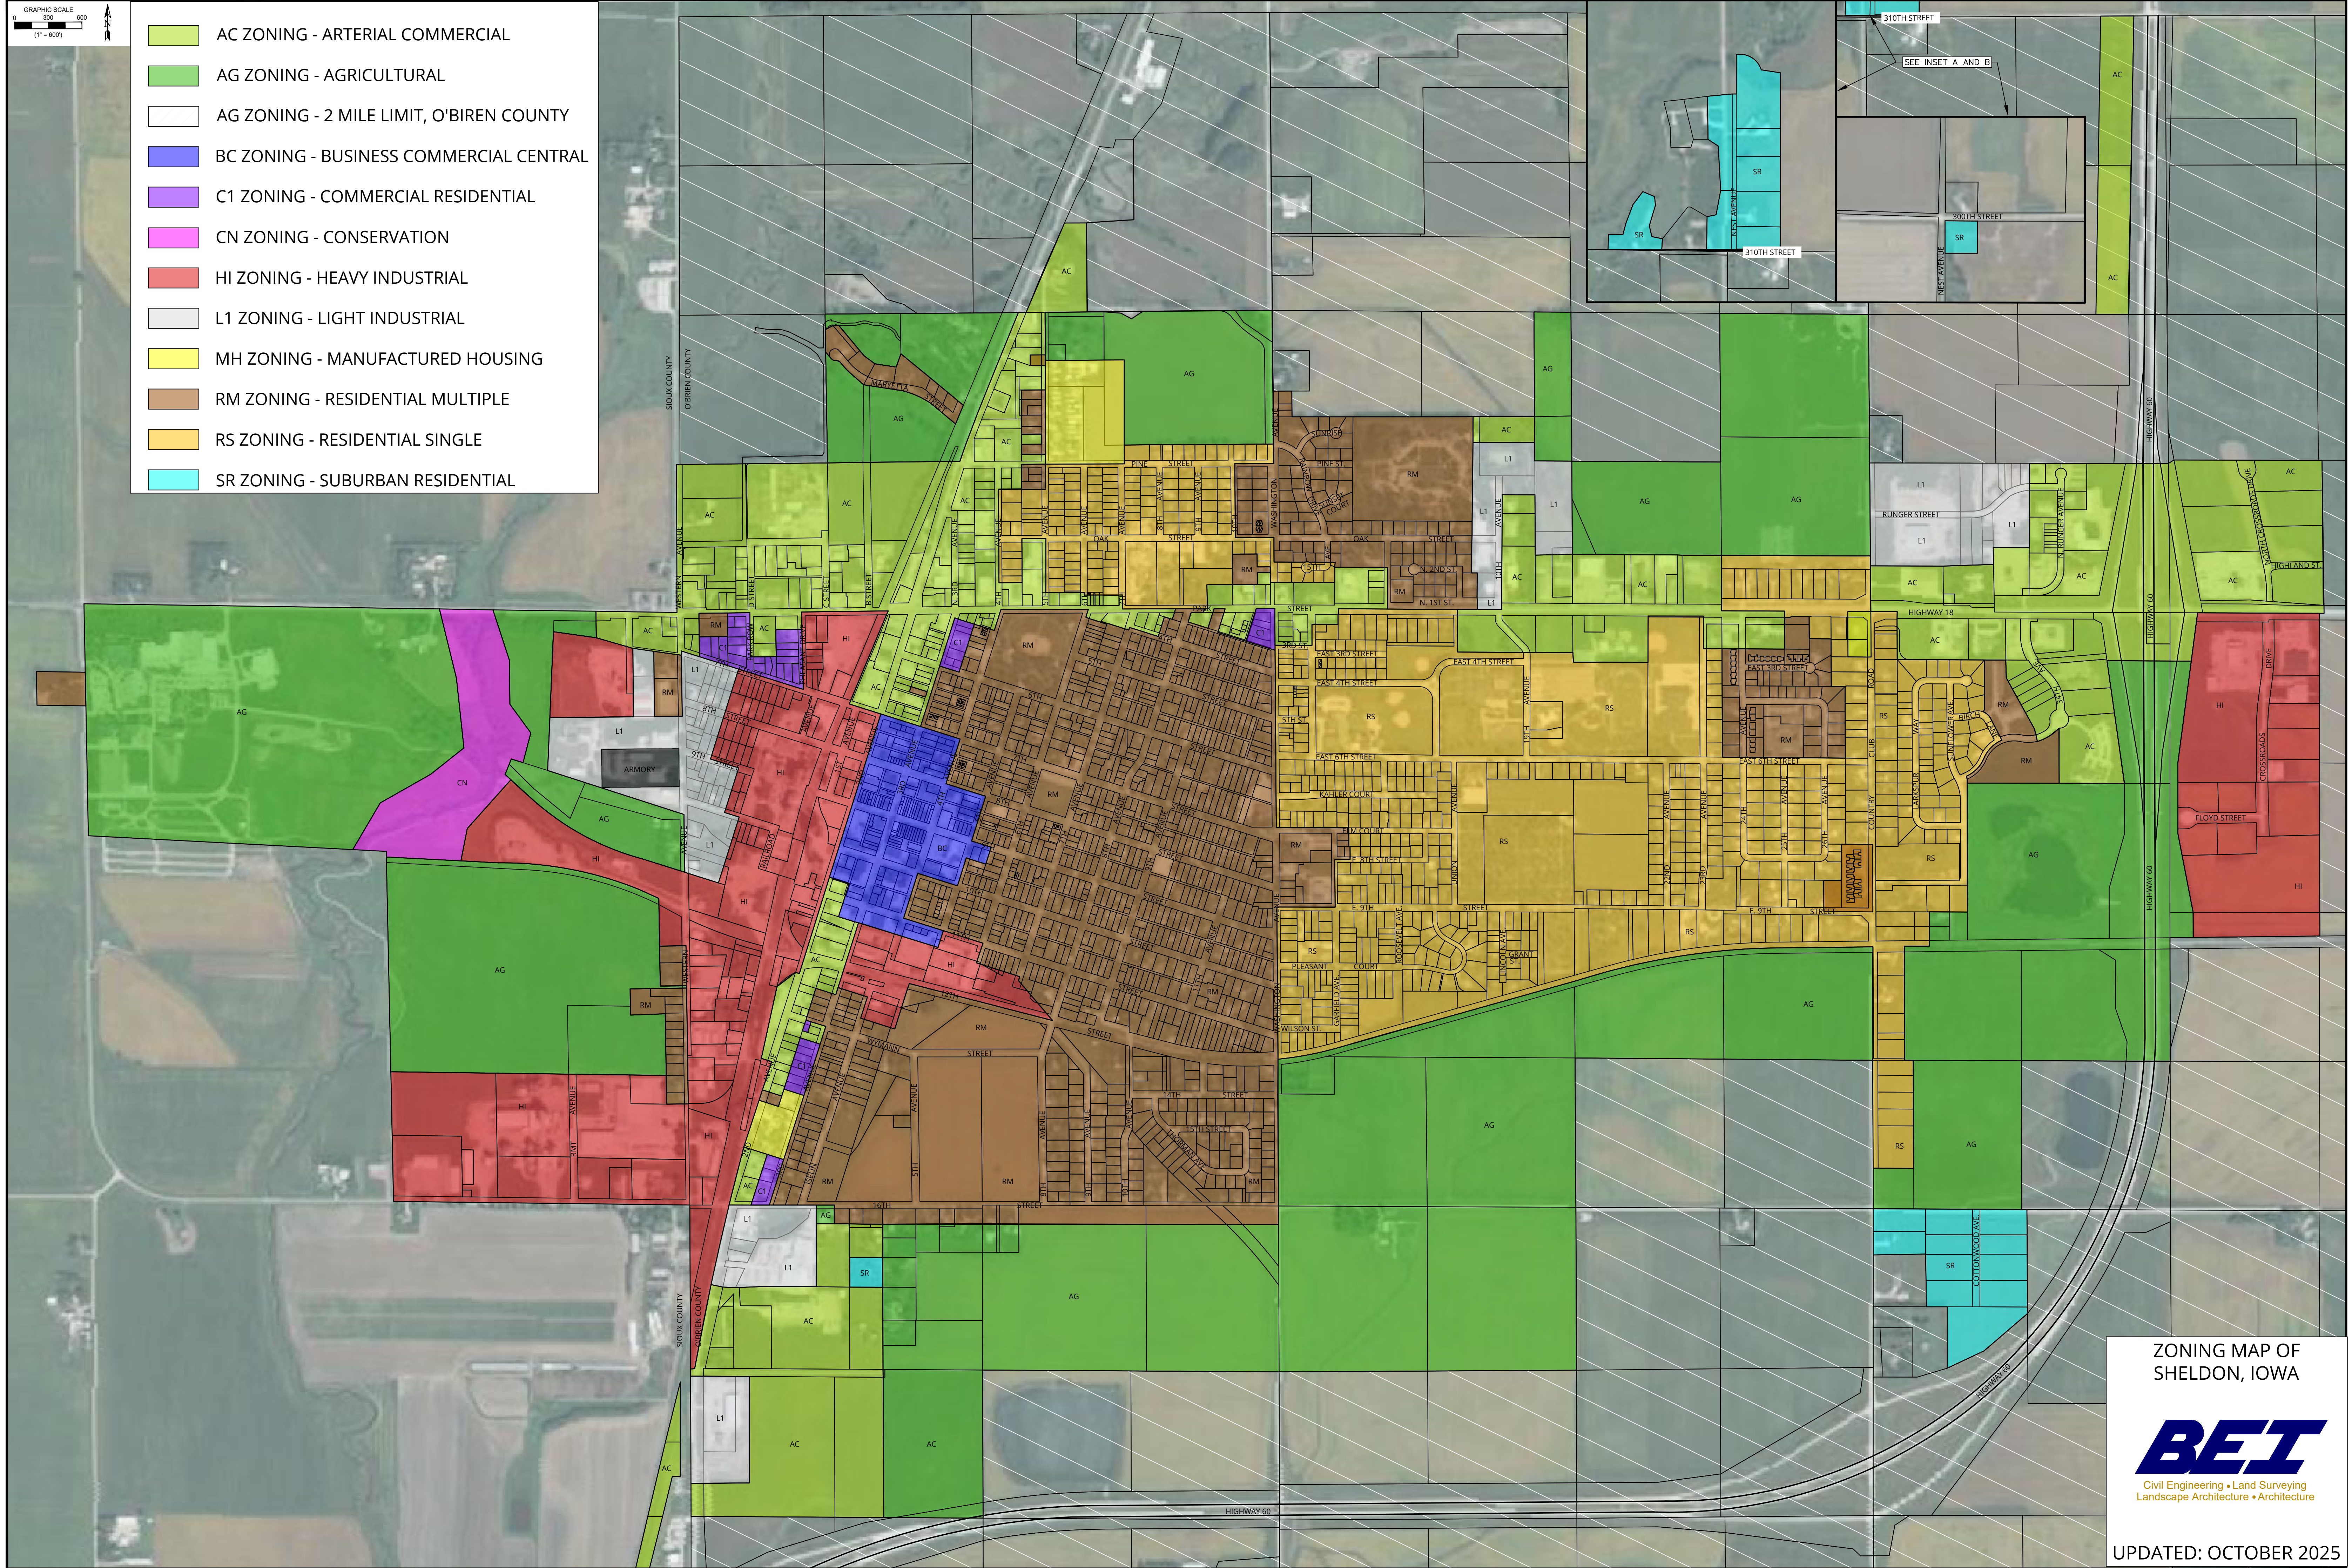

- AC ZONING - ARTERIAL COMMERCIAL
- AG ZONING - AGRICULTURAL
- AG ZONING - 2 MILE LIMIT, O'BIREN COUNTY
- BC ZONING - BUSINESS COMMERCIAL CENTRAL
- C1 ZONING - COMMERCIAL RESIDENTIAL
- CN ZONING - CONSERVATION
- HI ZONING - HEAVY INDUSTRIAL
- L1 ZONING - LIGHT INDUSTRIAL
- MH ZONING - MANUFACTURED HOUSING
- RM ZONING - RESIDENTIAL MULTIPLE
- RS ZONING - RESIDENTIAL SINGLE
- SR ZONING - SUBURBAN RESIDENTIAL

ZONING MAP OF
SHELDON, IOWA

UPDATED: OCTOBER 2025

- AC ZONING - ARTERIAL COMMERCIAL
- AG ZONING - AGRICULTURAL
- AG ZONING - 2 MILE LIMIT, O'BIREN COUNTY
- BC ZONING - BUSINESS COMMERCIAL CENTRAL
- C1 ZONING - COMMERCIAL RESIDENTIAL
- CN ZONING - CONSERVATION
- HI ZONING - HEAVY INDUSTRIAL
- L1 ZONING - LIGHT INDUSTRIAL
- MH ZONING - MANUFACTURED HOUSING
- RM ZONING - RESIDENTIAL MULTIPLE
- RS ZONING - RESIDENTIAL SINGLE
- SR ZONING - SUBURBAN RESIDENTIAL

ZONING MAP OF
SHELDON, IOWA

BET

Civil Engineering • Land Surveying
Landscape Architecture • Architecture

UPDATED: OCTOBER 2025