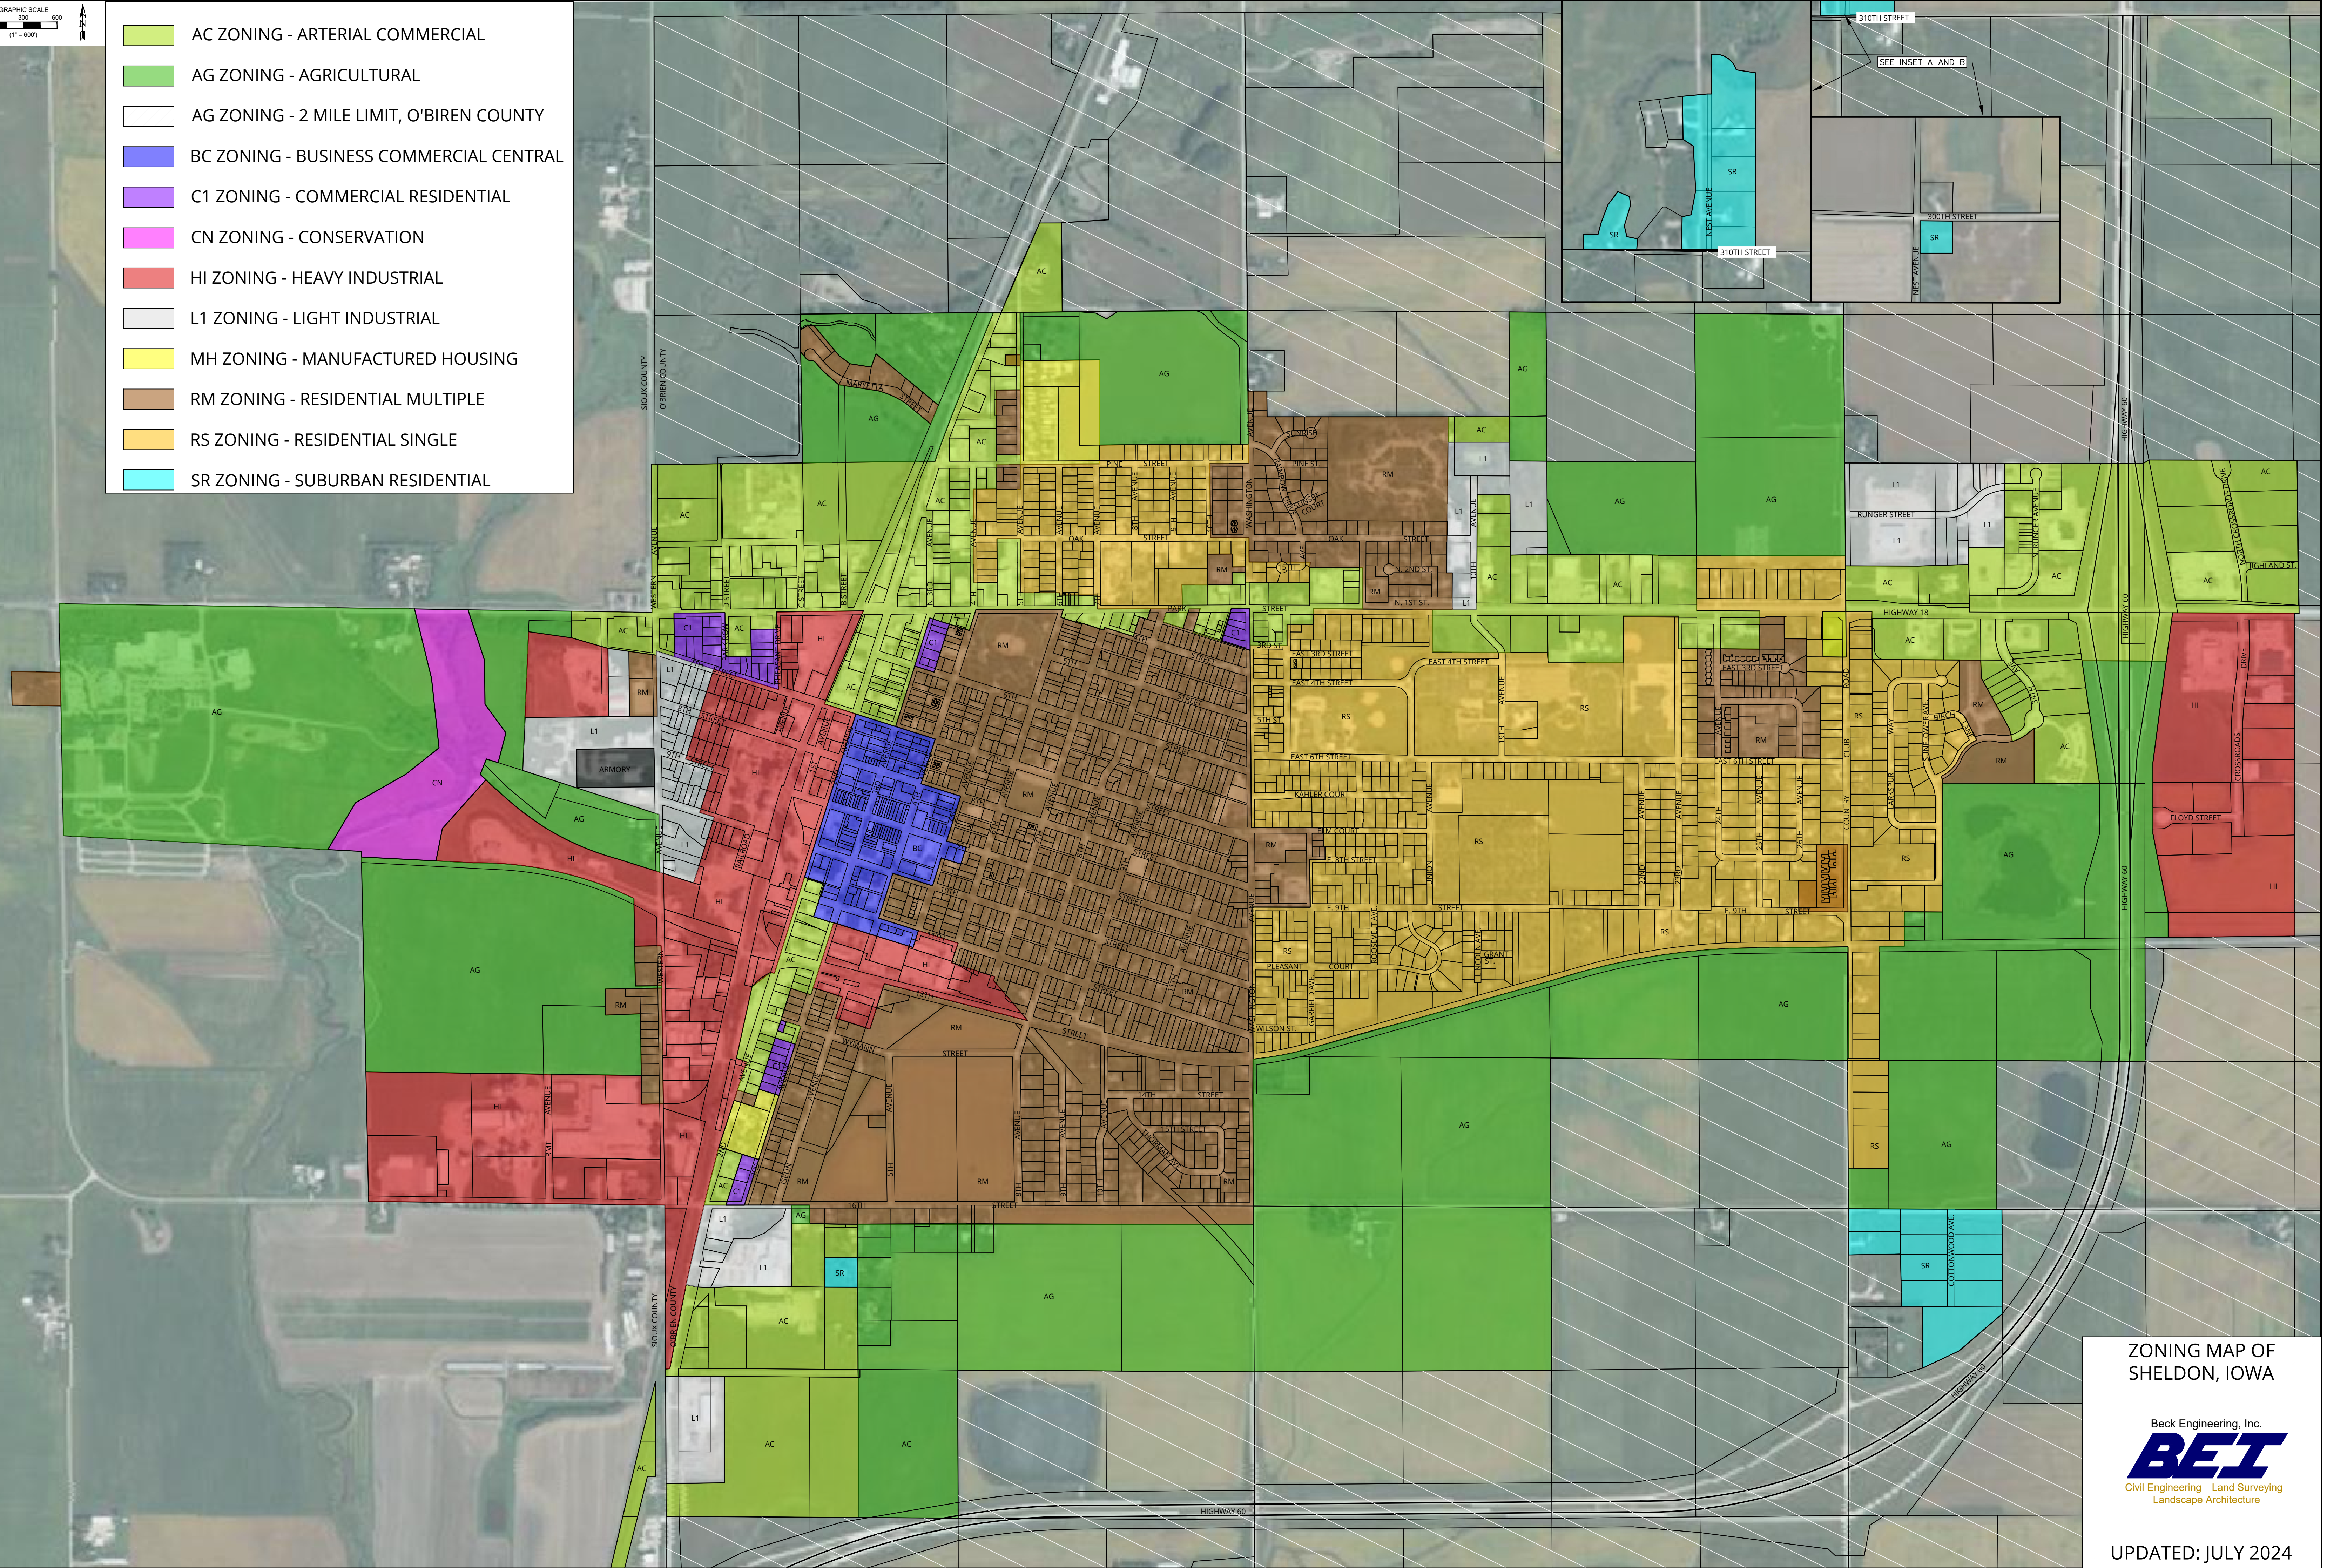

- AC ZONING - ARTERIAL COMMERCIAL
- AG ZONING - AGRICULTURAL
- AG ZONING - 2 MILE LIMIT, O'BIREN COUNTY
- BC ZONING - BUSINESS COMMERCIAL CENTRAL
- C1 ZONING - COMMERCIAL RESIDENTIAL
- CN ZONING - CONSERVATION
- HI ZONING - HEAVY INDUSTRIAL
- L1 ZONING - LIGHT INDUSTRIAL
- MH ZONING - MANUFACTURED HOUSING
- RM ZONING - RESIDENTIAL MULTIPLE
- RS ZONING - RESIDENTIAL SINGLE
- SR ZONING - SUBURBAN RESIDENTIAL

Plot Date: 7/16/2024  
 Last Saved By: amay048  
 File Name: Sheldon\_Zoning\_Map

ZONING MAP OF  
SHELDON, IOWA

UPDATED: JULY 2024

- AC ZONING - ARTERIAL COMMERCIAL
- AG ZONING - AGRICULTURAL
- AG ZONING - 2 MILE LIMIT, O'BIREN COUNTY
- BC ZONING - BUSINESS COMMERCIAL CENTRAL
- C1 ZONING - COMMERCIAL RESIDENTIAL
- CN ZONING - CONSERVATION
- HI ZONING - HEAVY INDUSTRIAL
- L1 ZONING - LIGHT INDUSTRIAL
- MH ZONING - MANUFACTURED HOUSING
- RM ZONING - RESIDENTIAL MULTIPLE
- RS ZONING - RESIDENTIAL SINGLE
- SR ZONING - SUBURBAN RESIDENTIAL

ZONING MAP OF  
SHELDON, IOWA

UPDATED: JULY 2024