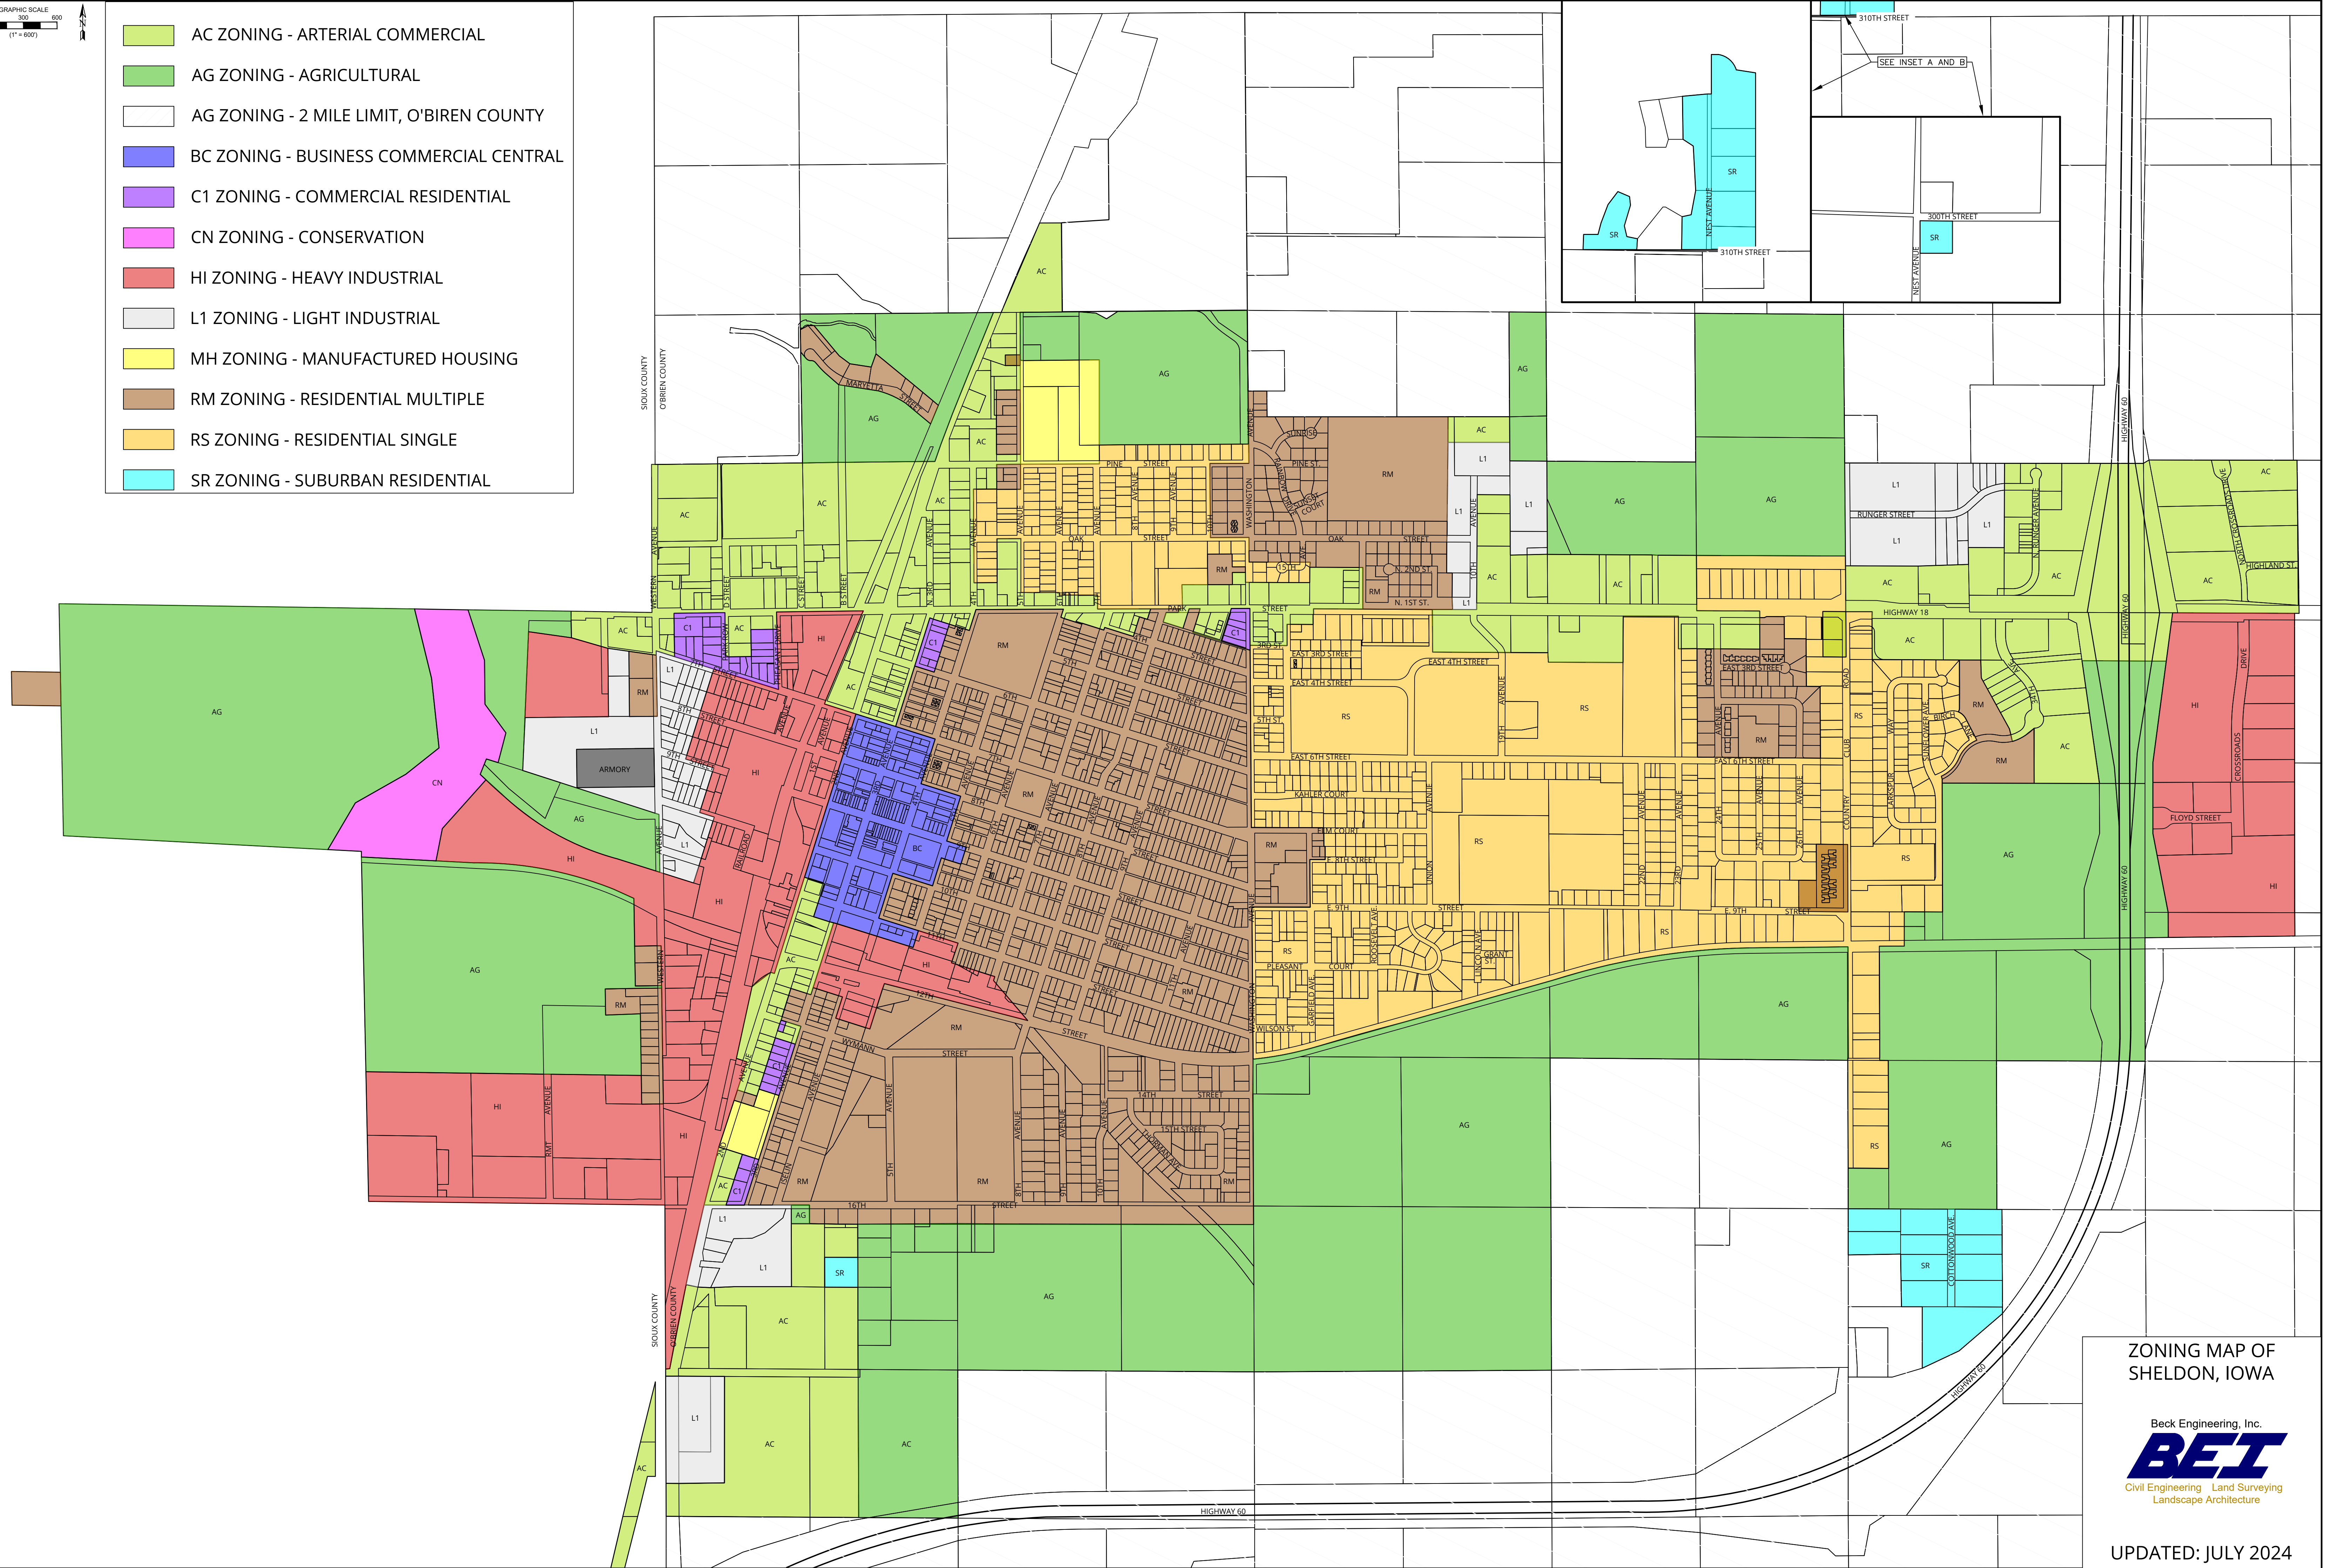

- AC ZONING - ARTERIAL COMMERCIAL
- AG ZONING - AGRICULTURAL
- AG ZONING - 2 MILE LIMIT, O'BIREN COUNTY
- BC ZONING - BUSINESS COMMERCIAL CENTRAL
- C1 ZONING - COMMERCIAL RESIDENTIAL
- CN ZONING - CONSERVATION
- HI ZONING - HEAVY INDUSTRIAL
- L1 ZONING - LIGHT INDUSTRIAL
- MH ZONING - MANUFACTURED HOUSING
- RM ZONING - RESIDENTIAL MULTIPLE
- RS ZONING - RESIDENTIAL SINGLE
- SR ZONING - SUBURBAN RESIDENTIAL

Plot Date: 7/16/2024  
 Last Saved By: amay048  
 File Name: Sheldon\_Zoning\_Map

ZONING MAP OF  
SHELDON, IOWA

UPDATED: JULY 2024

- AC ZONING - ARTERIAL COMMERCIAL
- AG ZONING - AGRICULTURAL
- AG ZONING - 2 MILE LIMIT, O'BIREN COUNTY
- BC ZONING - BUSINESS COMMERCIAL CENTRAL
- C1 ZONING - COMMERCIAL RESIDENTIAL
- CN ZONING - CONSERVATION
- HI ZONING - HEAVY INDUSTRIAL
- L1 ZONING - LIGHT INDUSTRIAL
- MH ZONING - MANUFACTURED HOUSING
- RM ZONING - RESIDENTIAL MULTIPLE
- RS ZONING - RESIDENTIAL SINGLE
- SR ZONING - SUBURBAN RESIDENTIAL

ZONING MAP OF  
SHELDON, IOWA

UPDATED: JULY 2024