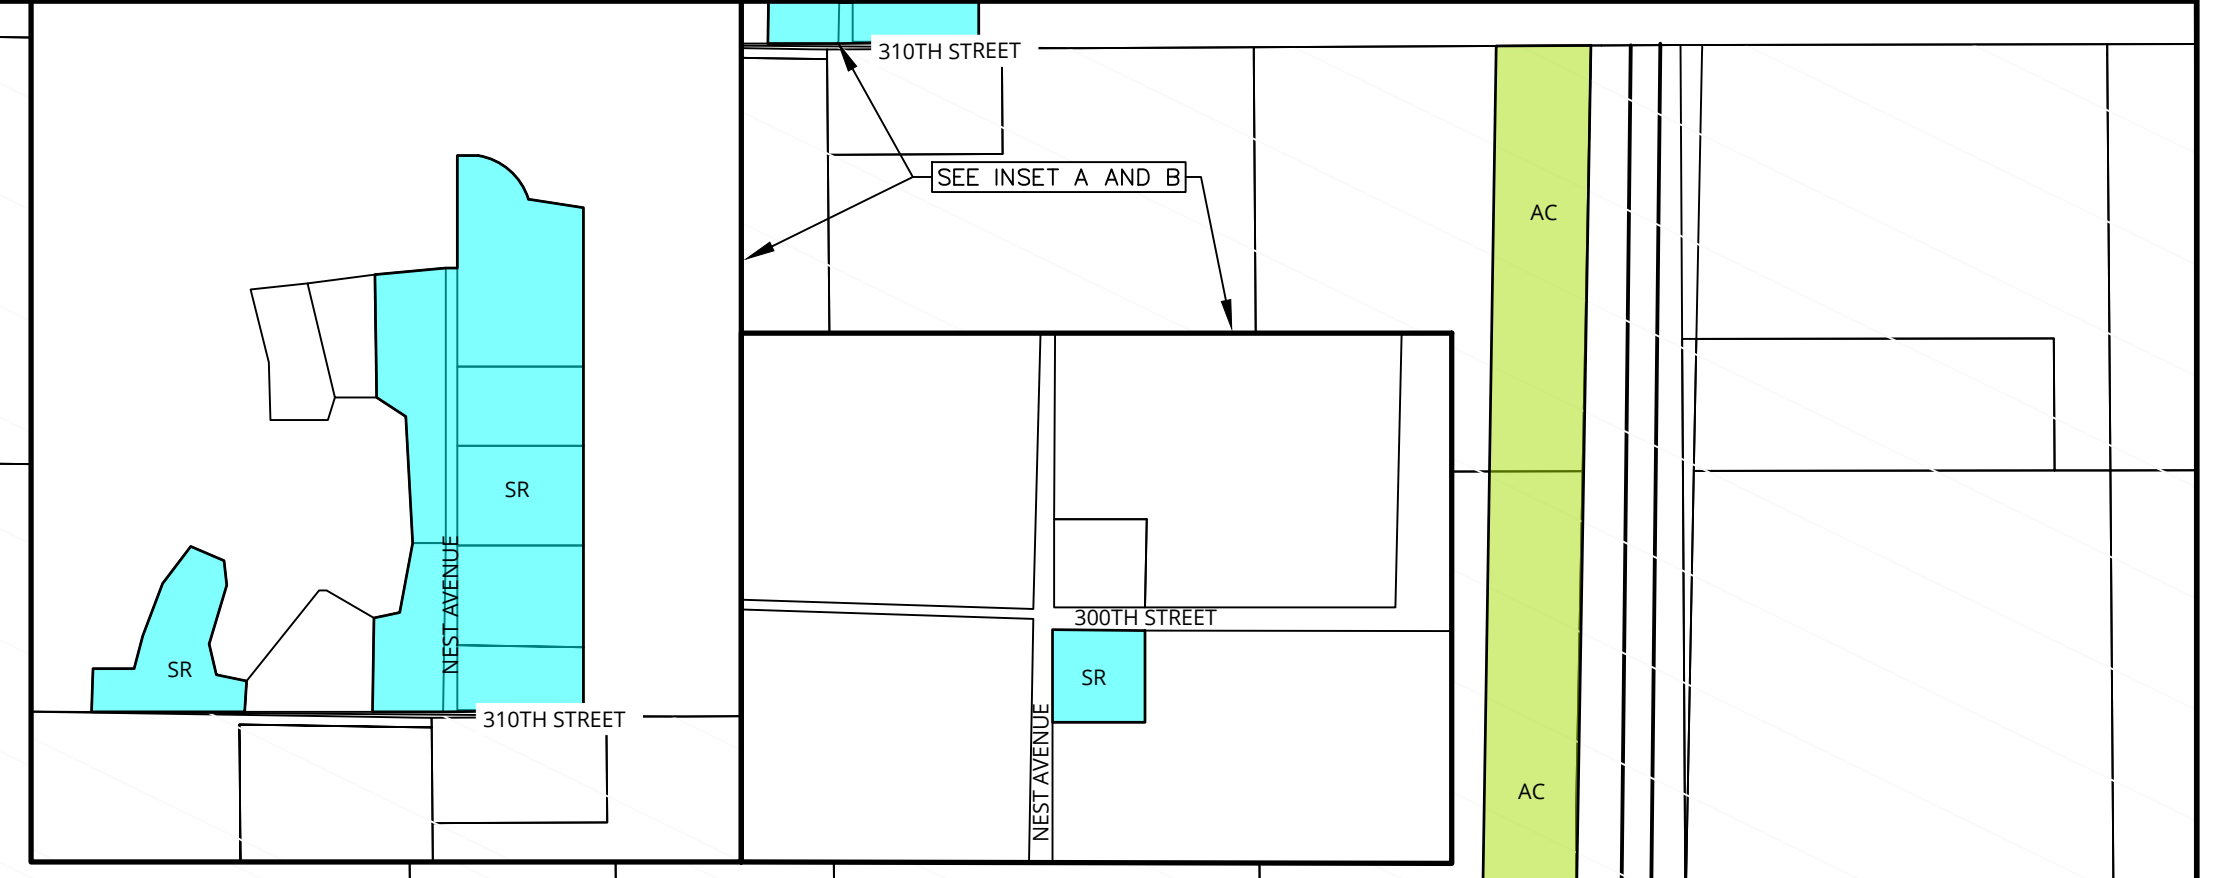

- AC ZONING - ARTERIAL COMMERCIAL
- AG ZONING - AGRICULTURAL
- AG ZONING - 2 MILE LIMIT, O'BIREN COUNTY
- BC ZONING - BUSINESS COMMERCIAL CENTRAL
- C1 ZONING - COMMERCIAL RESIDENTIAL
- CN ZONING - CONSERVATION
- HI ZONING - HEAVY INDUSTRIAL
- L1 ZONING - LIGHT INDUSTRIAL
- MH ZONING - MANUFACTURED HOUSING
- RM ZONING - RESIDENTIAL MULTIPLE
- RS ZONING - RESIDENTIAL SINGLE
- SR ZONING - SUBURBAN RESIDENTIAL

ZONING MAP OF
SHELDON, IOWA

UPDATED: JULY 2024

- AC ZONING - ARTERIAL COMMERCIAL
- AG ZONING - AGRICULTURAL
- AG ZONING - 2 MILE LIMIT, O'BIREN COUNTY
- BC ZONING - BUSINESS COMMERCIAL CENTRAL
- C1 ZONING - COMMERCIAL RESIDENTIAL
- CN ZONING - CONSERVATION
- HI ZONING - HEAVY INDUSTRIAL
- L1 ZONING - LIGHT INDUSTRIAL
- MH ZONING - MANUFACTURED HOUSING
- RM ZONING - RESIDENTIAL MULTIPLE
- RS ZONING - RESIDENTIAL SINGLE
- SR ZONING - SUBURBAN RESIDENTIAL

ZONING MAP OF
SHELDON, IOWA

UPDATED: JULY 2024