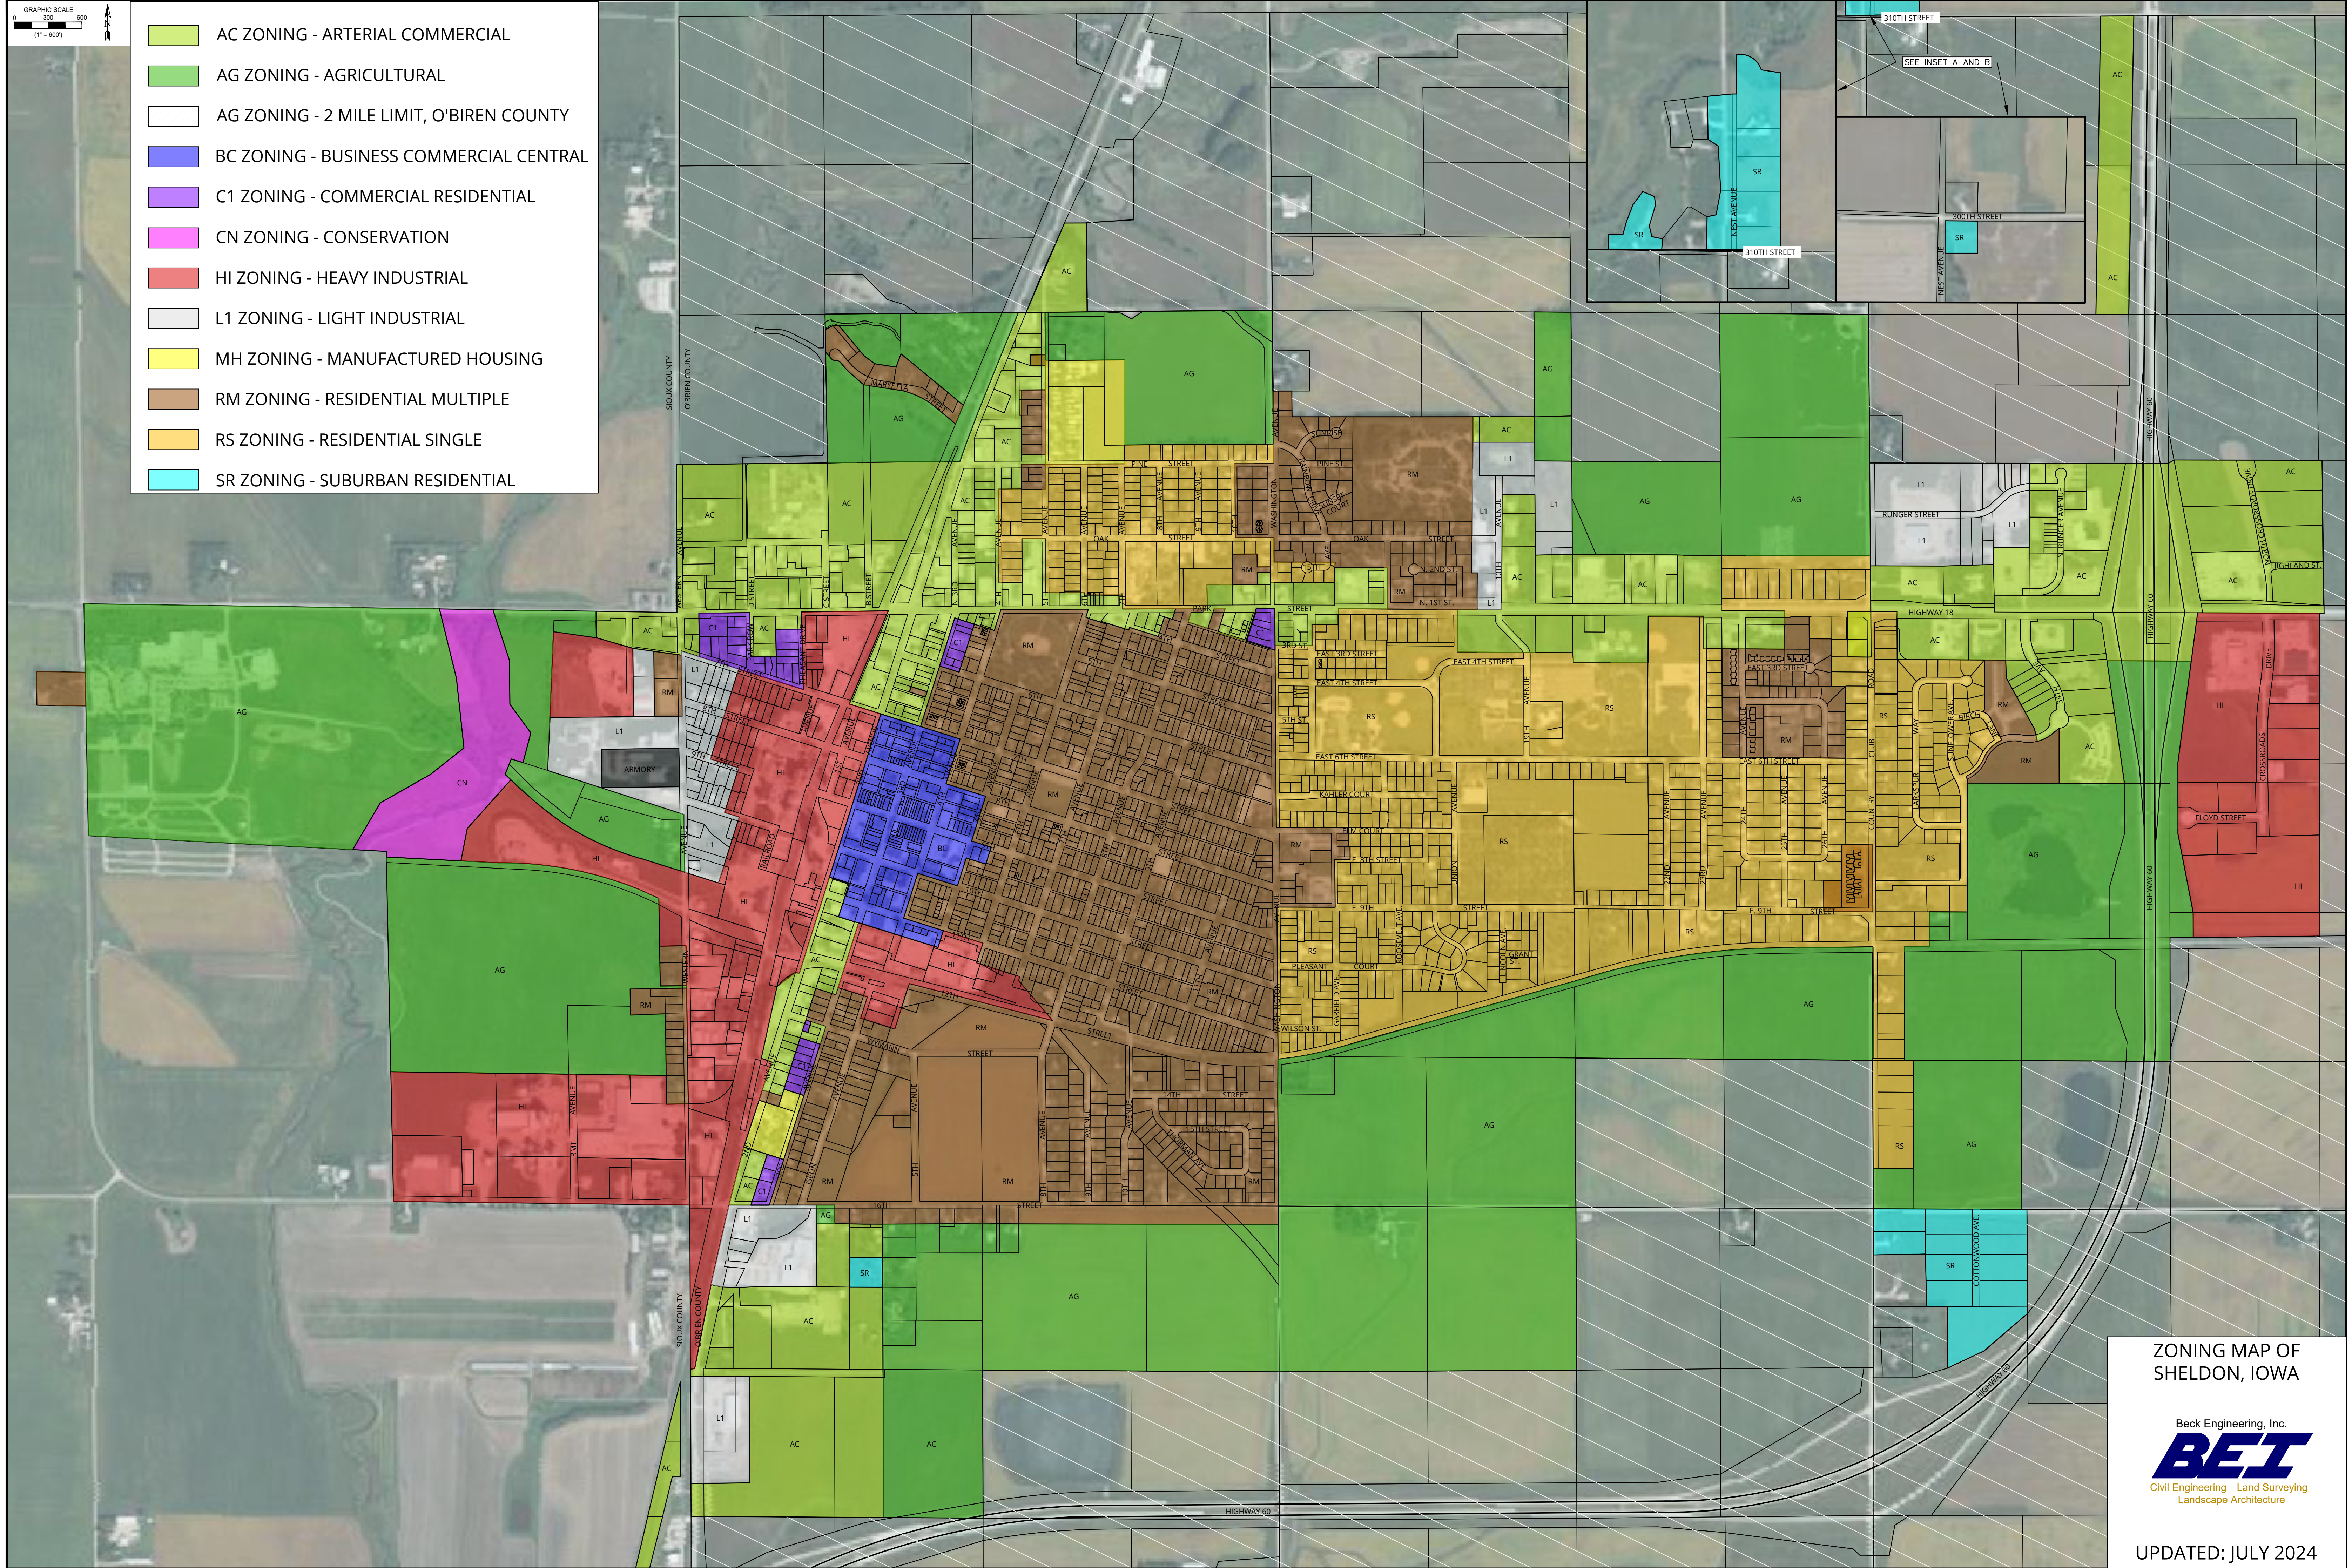

- AC ZONING - ARTERIAL COMMERCIAL
- AG ZONING - AGRICULTURAL
- AG ZONING - 2 MILE LIMIT, O'BIREN COUNTY
- BC ZONING - BUSINESS COMMERCIAL CENTRAL
- C1 ZONING - COMMERCIAL RESIDENTIAL
- CN ZONING - CONSERVATION
- HI ZONING - HEAVY INDUSTRIAL
- L1 ZONING - LIGHT INDUSTRIAL
- MH ZONING - MANUFACTURED HOUSING
- RM ZONING - RESIDENTIAL MULTIPLE
- RS ZONING - RESIDENTIAL SINGLE
- SR ZONING - SUBURBAN RESIDENTIAL

ZONING MAP OF
SHELDON, IOWA

UPDATED: JULY 2024

- AC ZONING - ARTERIAL COMMERCIAL
- AG ZONING - AGRICULTURAL
- AG ZONING - 2 MILE LIMIT, O'BIREN COUNTY
- BC ZONING - BUSINESS COMMERCIAL CENTRAL
- C1 ZONING - COMMERCIAL RESIDENTIAL
- CN ZONING - CONSERVATION
- HI ZONING - HEAVY INDUSTRIAL
- L1 ZONING - LIGHT INDUSTRIAL
- MH ZONING - MANUFACTURED HOUSING
- RM ZONING - RESIDENTIAL MULTIPLE
- RS ZONING - RESIDENTIAL SINGLE
- SR ZONING - SUBURBAN RESIDENTIAL

ZONING MAP OF
SHELDON, IOWA

UPDATED: JULY 2024