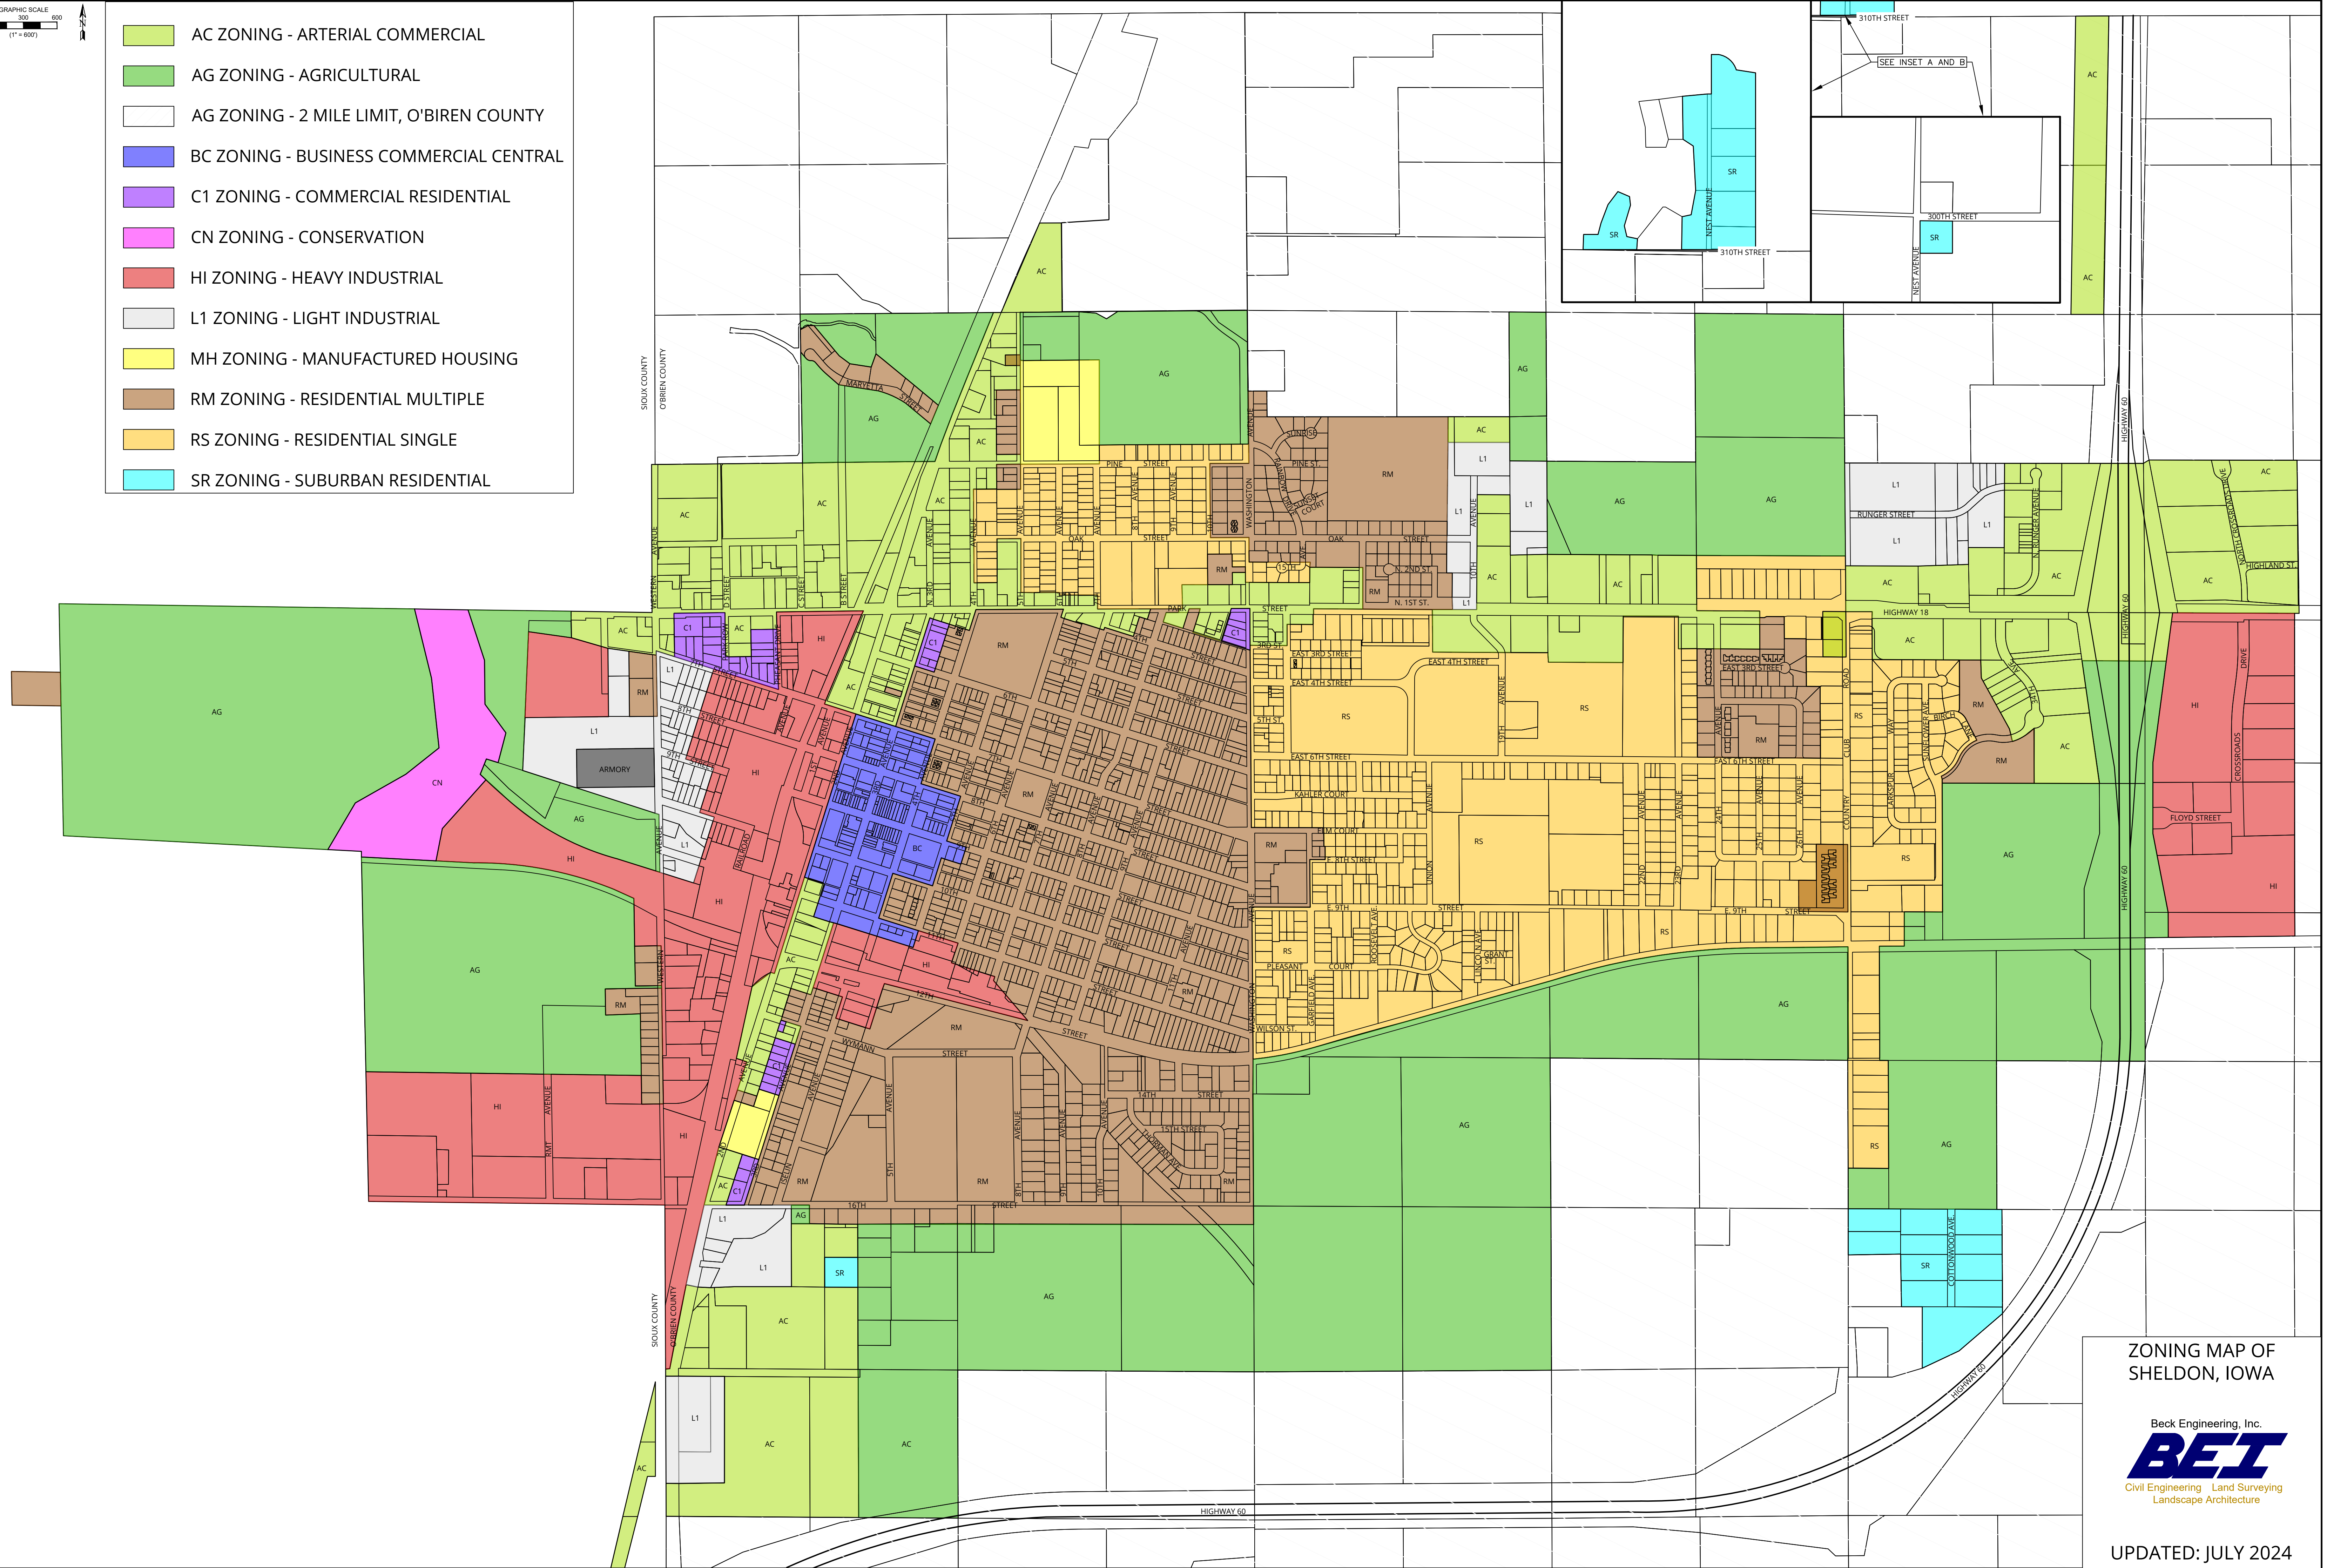

- AC ZONING - ARTERIAL COMMERCIAL
- AG ZONING - AGRICULTURAL
- AG ZONING - 2 MILE LIMIT, O'BIREN COUNTY
- BC ZONING - BUSINESS COMMERCIAL CENTRAL
- C1 ZONING - COMMERCIAL RESIDENTIAL
- CN ZONING - CONSERVATION
- HI ZONING - HEAVY INDUSTRIAL
- L1 ZONING - LIGHT INDUSTRIAL
- MH ZONING - MANUFACTURED HOUSING
- RM ZONING - RESIDENTIAL MULTIPLE
- RS ZONING - RESIDENTIAL SINGLE
- SR ZONING - SUBURBAN RESIDENTIAL

ZONING MAP OF
SHELDON, IOWA

UPDATED: JULY 2024

- AC ZONING - ARTERIAL COMMERCIAL
- AG ZONING - AGRICULTURAL
- AG ZONING - 2 MILE LIMIT, O'BIREN COUNTY
- BC ZONING - BUSINESS COMMERCIAL CENTRAL
- C1 ZONING - COMMERCIAL RESIDENTIAL
- CN ZONING - CONSERVATION
- HI ZONING - HEAVY INDUSTRIAL
- L1 ZONING - LIGHT INDUSTRIAL
- MH ZONING - MANUFACTURED HOUSING
- RM ZONING - RESIDENTIAL MULTIPLE
- RS ZONING - RESIDENTIAL SINGLE
- SR ZONING - SUBURBAN RESIDENTIAL

ZONING MAP OF
SHELDON, IOWA

UPDATED: JULY 2024